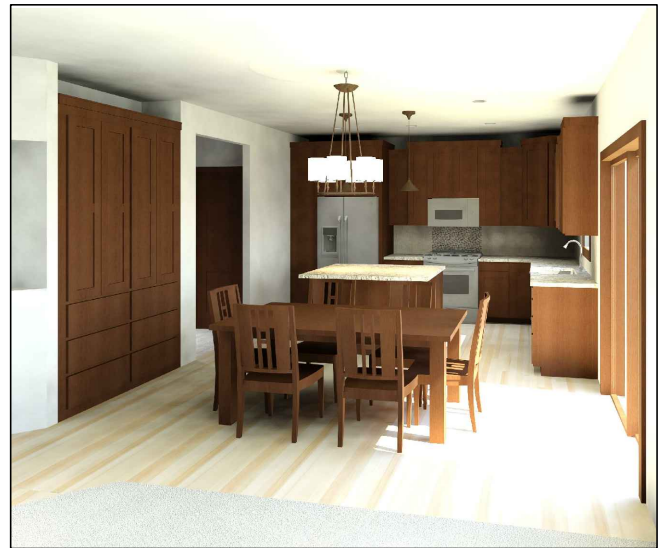

SHERWOOD MODEL

ADDRESS: 1530 280TH ST W, NEW PRAGUE, MN 56071      PHONE: 952-758-2108