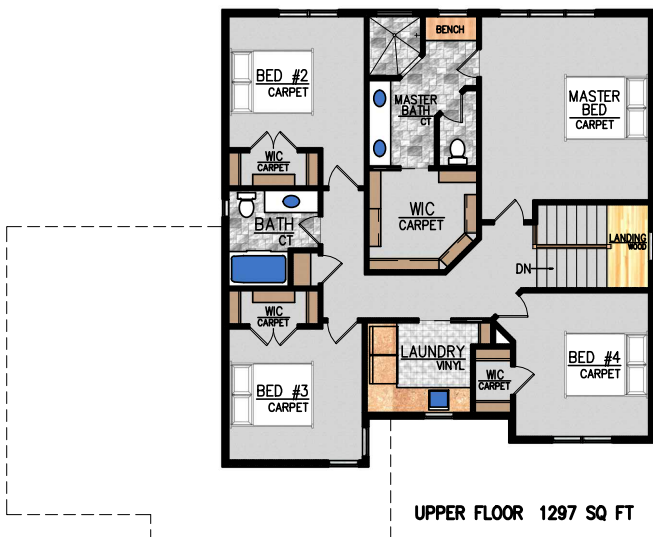

SHERWOOD MODEL

ADDRESS: 1530 280TH ST W, NEW PRAGUE, MN 56071      PHONE: 952-758-2108