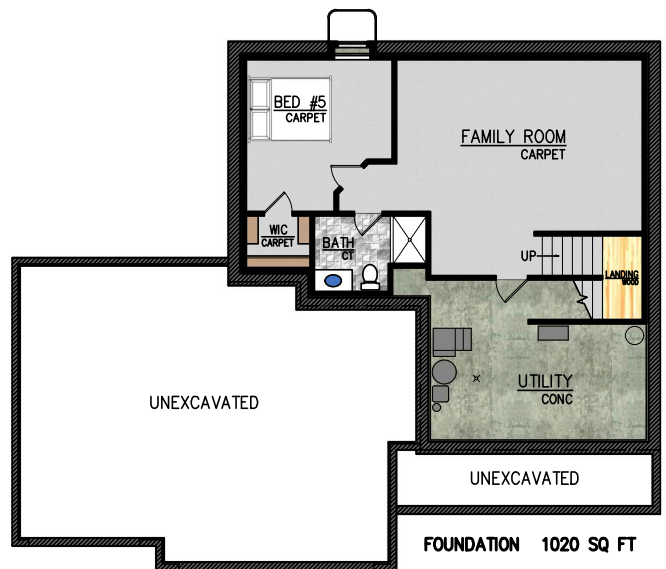

SHERWOOD MODEL

ADDRESS: 1530 280TH ST W, NEW PRAGUE, MN 56071      PHONE: 952-758-2108