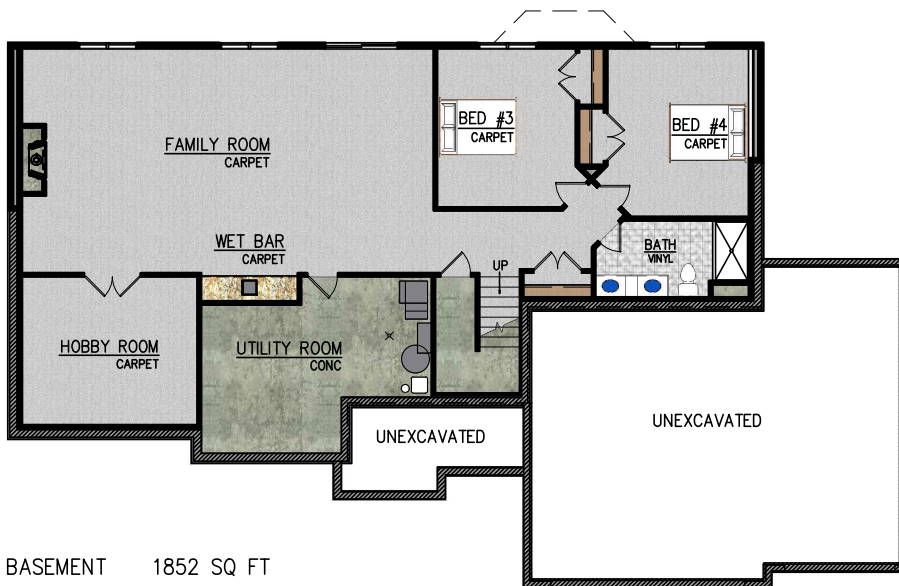

WHISPERING OAKS
MODEL

MAIN LEVEL 1868 SQ FT
GARAGE 776 SQ FT

BASEMENT 1852 SQ FT

ADDRESS: 1530 280TH ST W, NEW PRAGUE, MN 56071

PHONE: 952-758-2108