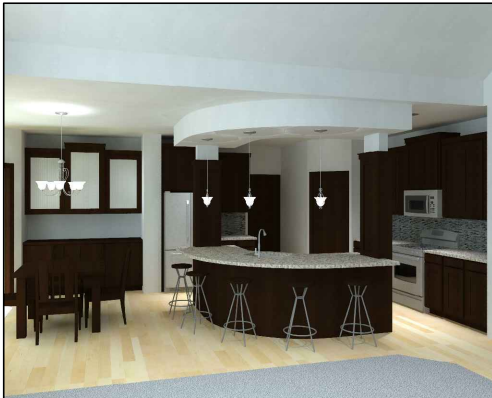

WHISPERING OAKS
MODEL

MAIN LEVEL 1868 SQ FT
GARAGE 776 SQ FT

BASEMENT 1852 SQ FT

ADDRESS: 1530 280TH ST W, NEW PRAGUE, MN 56071

PHONE: 952-758-2108