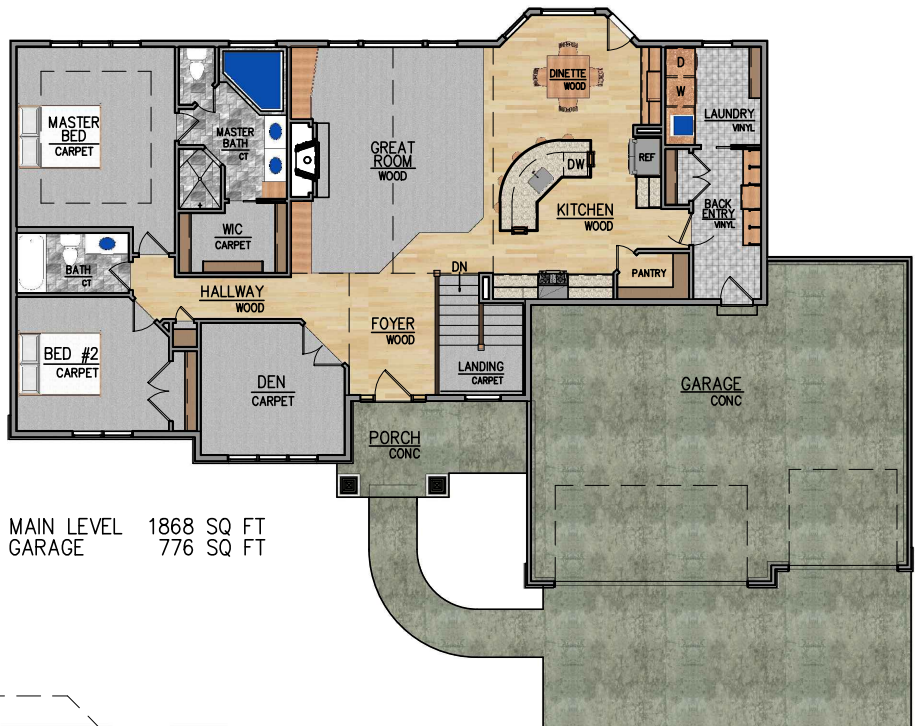

WHISPERING OAKS
MODEL

MAIN LEVEL 1868 SQ FT
GARAGE 776 SQ FT

BASEMENT 1852 SQ FT

ADDRESS: 1530 280TH ST W, NEW PRAGUE, MN 56071

PHONE: 952-758-2108