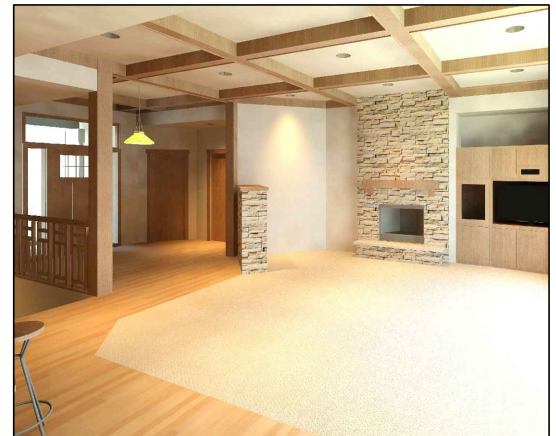

SEDONA MODEL

ADDRESS: 1530 280TH ST W, NEW PRAGUE, MN 56071      PHONE: 952-758-2108