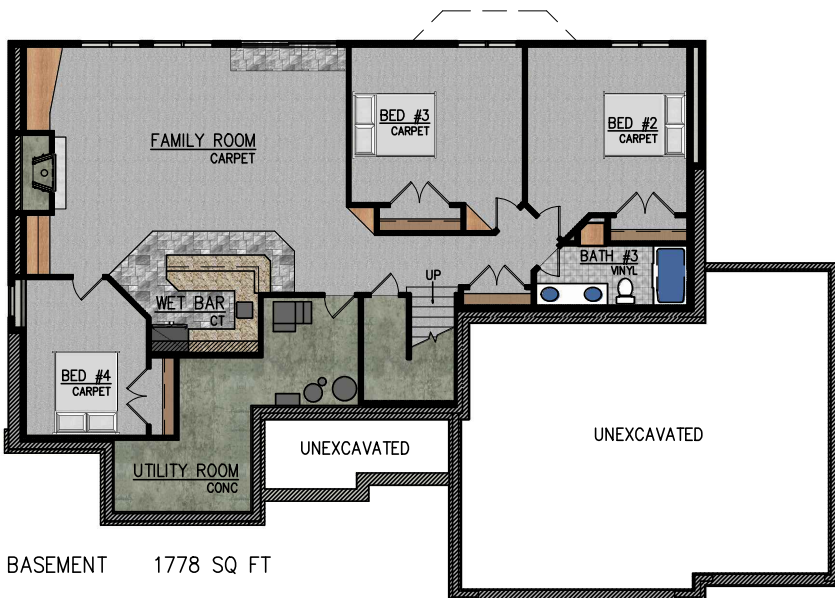

SEDONA MODEL

ADDRESS: 1530 280TH ST W, NEW PRAGUE, MN 56071      PHONE: 952-758-2108