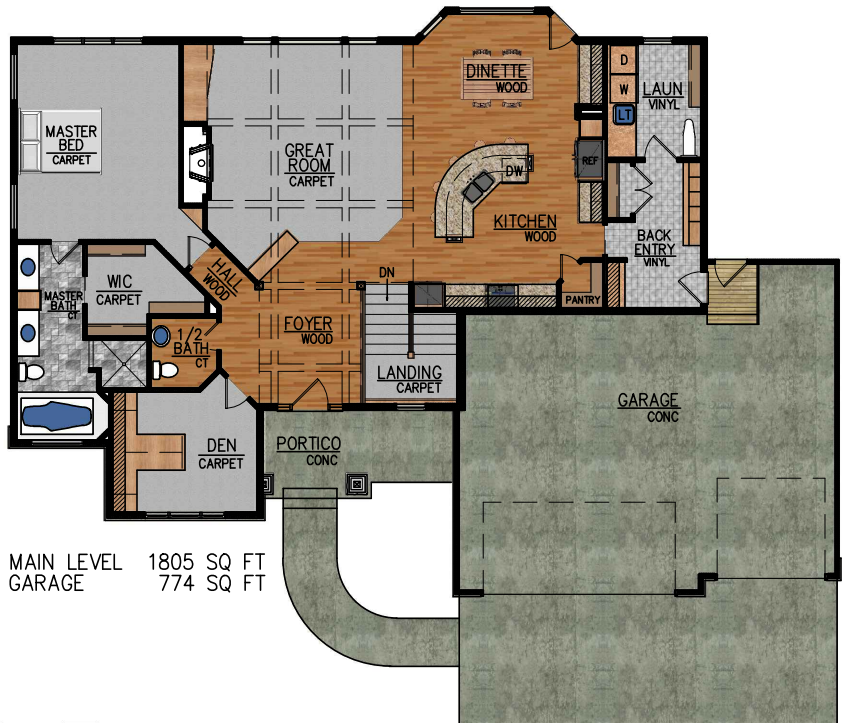

SEDONA MODEL

ADDRESS: 1530 280TH ST W, NEW PRAGUE, MN 56071      PHONE: 952-758-2108