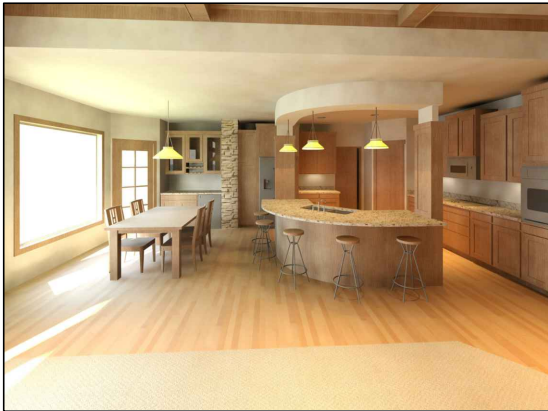

SEDONA MODEL

ADDRESS: 1530 280TH ST W, NEW PRAGUE, MN 56071      PHONE: 952-758-2108