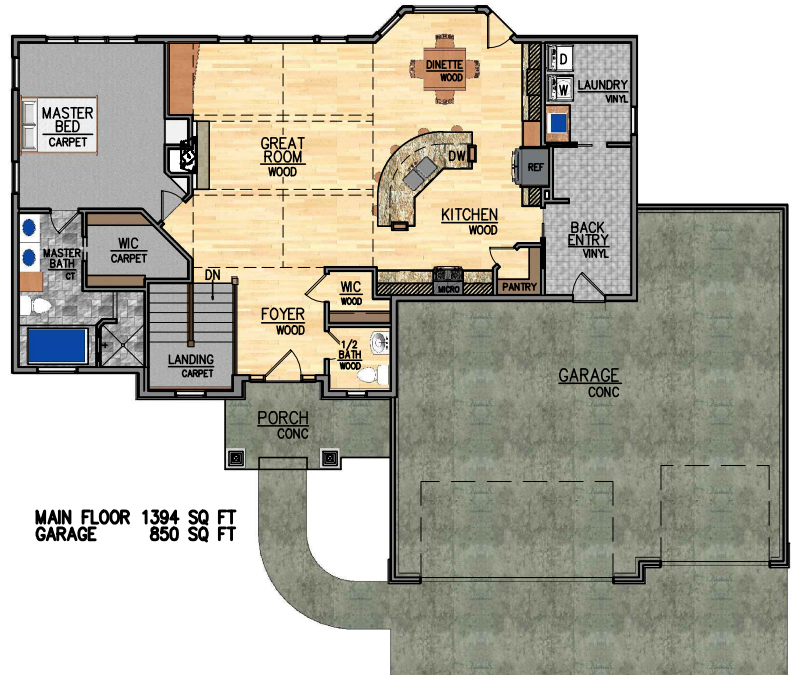

LINKS MODEL

ADDRESS: 1530 280TH ST W, NEW PRAGUE, MN 56071      PHONE: 952-758-2108