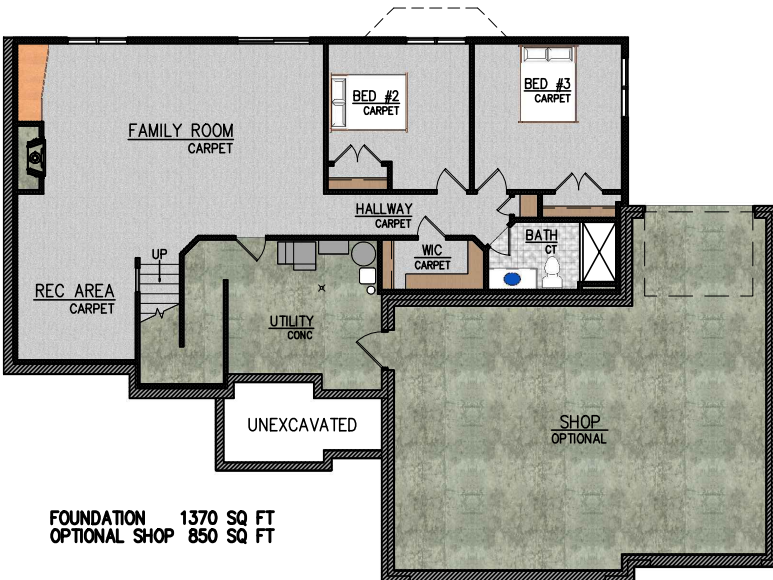

LINKS MODEL

ADDRESS: 1530 280TH ST W, NEW PRAGUE, MN 56071      PHONE: 952-758-2108