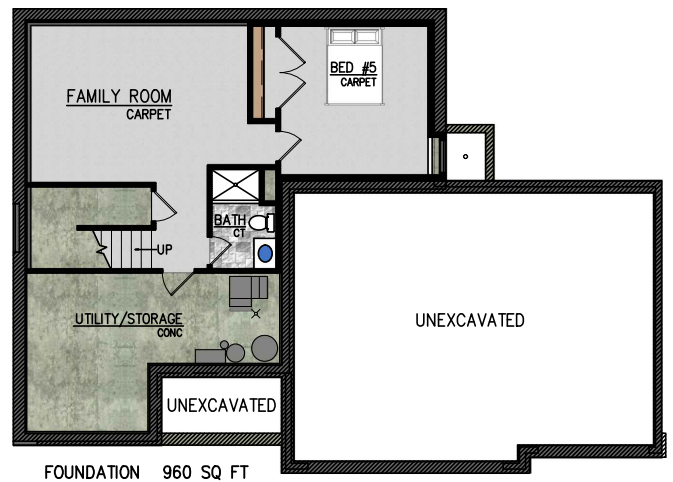

ECLIPSE MODEL

ADDRESS: 1530 280TH ST W, NEW PRAGUE, MN 56071      PHONE: 952-758-2108