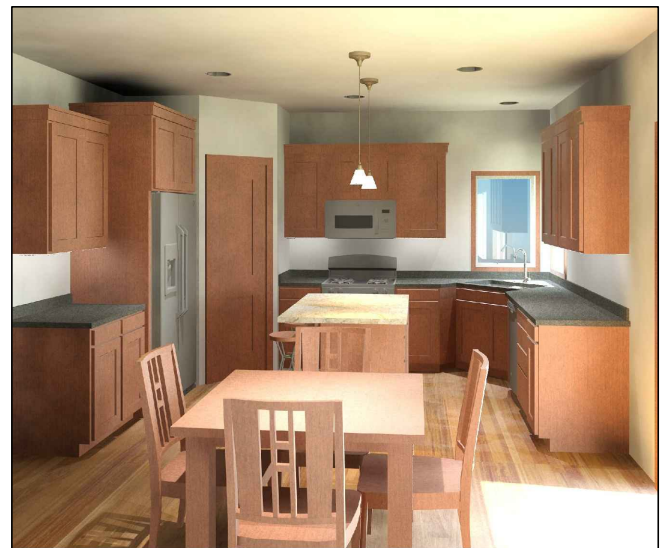

ECLIPSE MODEL

ADDRESS: 1530 280TH ST W, NEW PRAGUE, MN 56071      PHONE: 952-758-2108