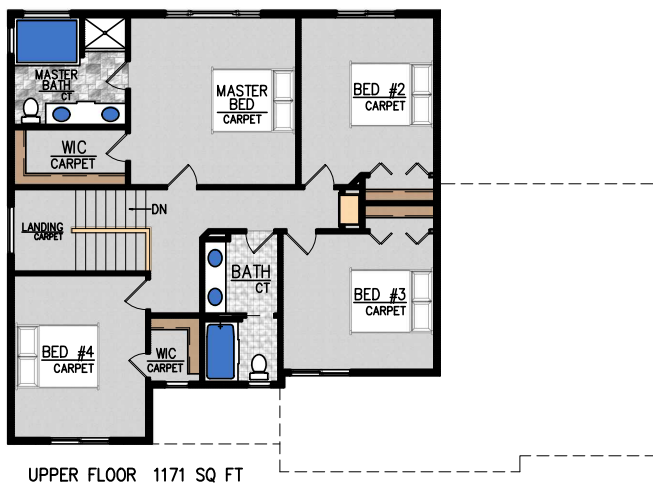

ECLIPSE MODEL

ADDRESS: 1530 280TH ST W, NEW PRAGUE, MN 56071      PHONE: 952-758-2108