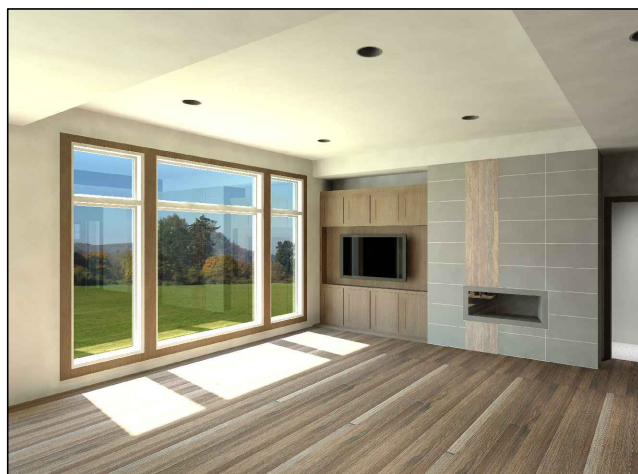

WINSLOW MODEL

BASEMENT 1659 SQ FT

ADDRESS: 1530 280TH ST W, NEW PRAGUE, MN 56071      PHONE: 952-758-2108