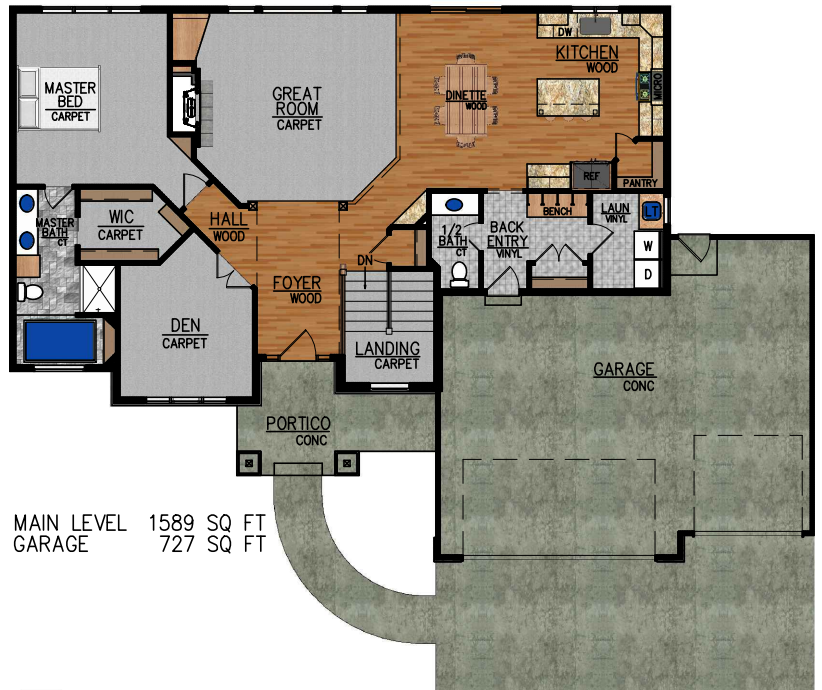

TAHOE MODEL

ADDRESS: 1530 280TH ST W, NEW PRAGUE, MN 56071

PHONE: 952-758-2108