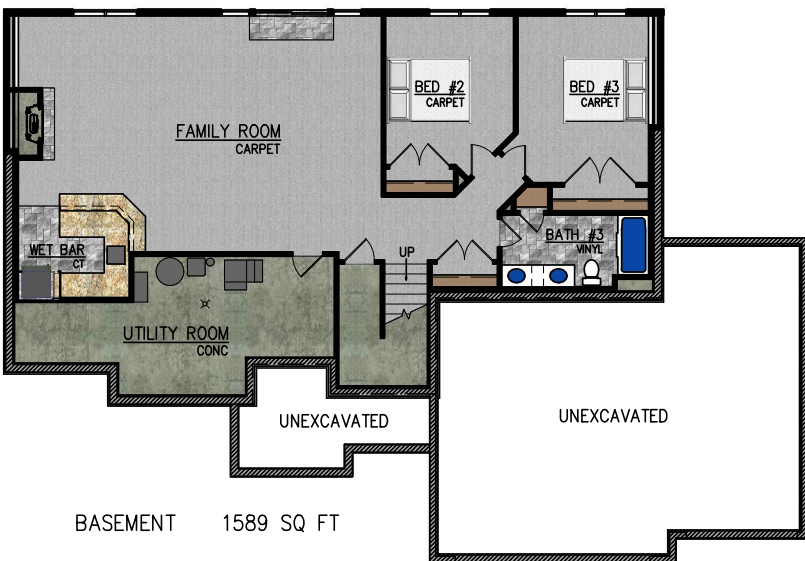

TAHOE MODEL

ADDRESS: 1530 280TH ST W, NEW PRAGUE, MN 56071

PHONE: 952-758-2108