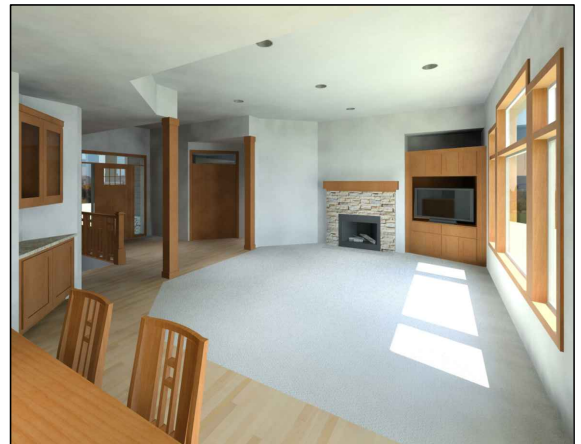

TAHOE MODEL

ADDRESS: 1530 280TH ST W, NEW PRAGUE, MN 56071

PHONE: 952-758-2108